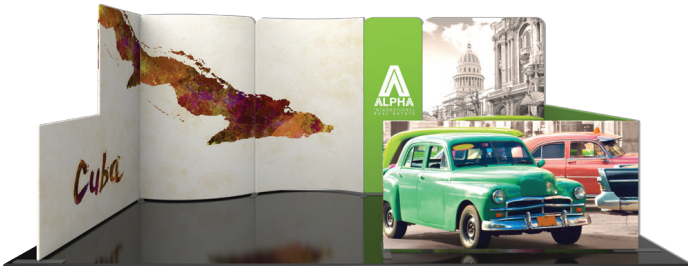

# TensionLite Plus Wall Sections

Curve and Straight Wall Sections combine with clamps or MAGNETIZED FRAMES for the *look and functionality you need*

CURVED

STRAIGHT

STRAIGHT

SEMI-PRIVATE CONFERENCE AREAS!

EASY STORAGE ROOMS!