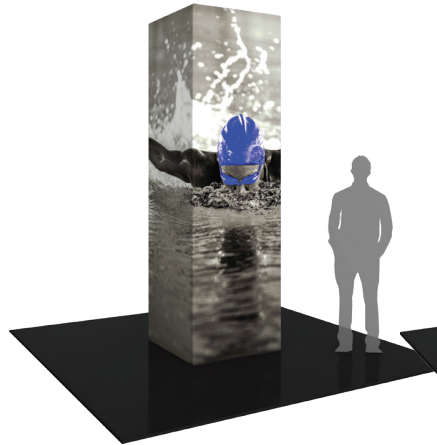

# Square Towers with Backlighting Option!

## TensionLite Plus

Mix and match the Formulate® line of towers to add rectangular-shaped and Shield-shaped towers come in 12', 10' and 8' heights and 3' square/diameters at the architecture and drama to any event or interior space. Cylinder-shaped, tops and bottoms. They combine the latest developments in fabric printed technology with aluminum tube frames to add dimension, décor and sculpture to any event, stage set, tradeshow booth or interior space. Custom sizes also available.

12' SQUARE TOWER  
DESIGN 1

10' SQUARE TOWER  
DESIGN 2

8' SQUARE TOWER  
DESIGN 3

**NEW**