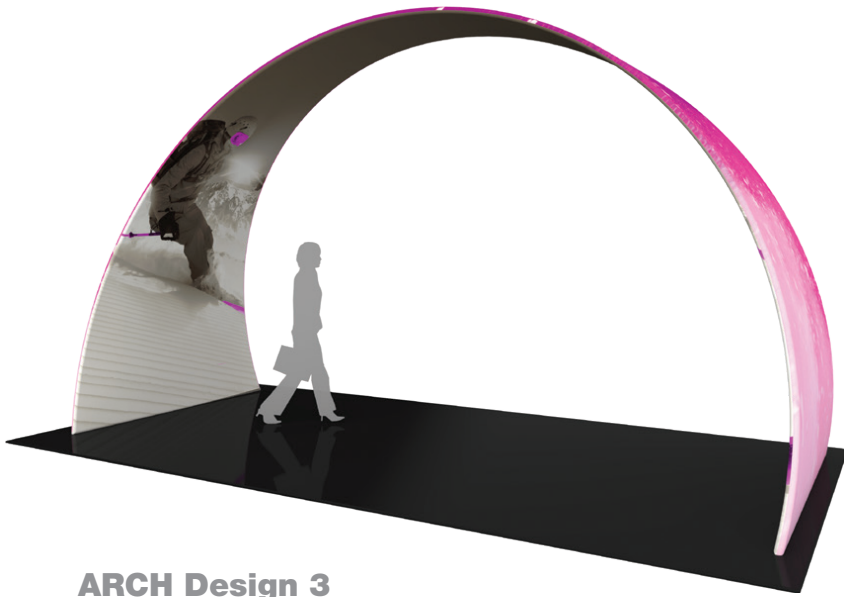

ENTRANCE ARCHES

TensionLite Plus

ARCH Design 3

20' wide x 11 ½' tall, spans 19 ½' wide x 8' deep.

TensionLite Plus Entrance Arches add architecture and design to any event or interior space! Create and define a stunning entryway, focal point or a stage set at your next trade show or event.

TensionLite Plus Entrance Arches combine pillowcase style stretch fabric graphics with curved aluminum tube frames; these super structures are made in North America and collapse to a fraction of their size. Custom sizes also available.

ARCH Design 6

17' wide x 12 ½' tall, spans 17' wide x 5'4" deep.

*Monitor not included.

TensionLite Plus structures are made in North America and a limited lifetime hardware warranty.