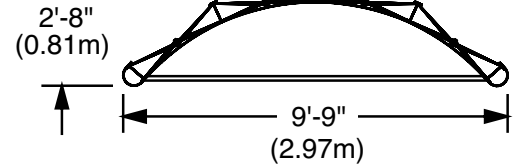

COMPLETE PACKAGE
Displays on the Net Price ONLY $1445!
RETAIL PACKAGE TOTAL: ~~$3230.00~~

Hardware Pkg Includes:
1- Self Locking Frame/ 7 - Magnet to Magnet Folding Channel Bars/ 1- Case with Wheels

Panel Set Includes: 4 - Front Panels, 2 - End Panels

Light Set Includes: 6- 75 Watt Incandescent Lights
Graphics Not Included

OPTIONS INCLUDE:

Photomural Panels, Detachable Graphics, Backlit Photographic Logo Header, Color Corrected Fluorescent Lighting, Upgraded "Deluxe" Case

CASES AND CASE-TO-PODIUM CONVERSION OPTIONS

STANDARD CASE

Standard case with wheels for **STANDARD System**

HEIGHT	WIDTH	DEPTH	WEIGHT (packed)
39"	17"	28"	85 Lbs.