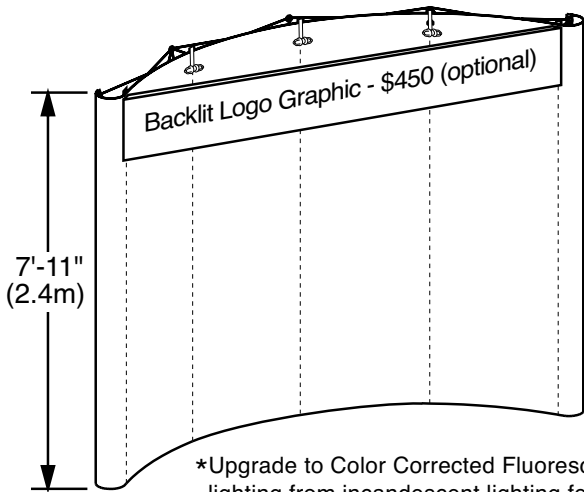

**CURVED UNIT SUPER PACKAGE
10' Floor Display**

*Upgrade to Color Corrected Fluorescent lighting from incandescent lighting for Just $100!