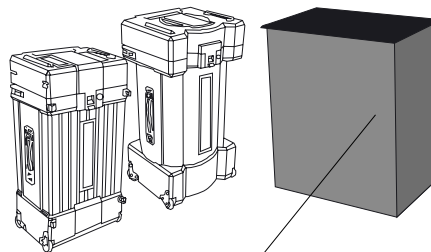

Hardware Pkg Includes:
1- Self Locking Frame/ 7 - Magnet to Magnet Folding Channel Bars/ 1- Case with Wheels

Panel Set Includes: 4 - Front Panels, 2 - End Panels

Light Set Includes: 6- 75 Watt Incandescent Lights
Graphics Not Included

Standard case with wheels for **STANDARD System**

HEIGHT	WIDTH	DEPTH	WEIGHT (packed)
39"	17"	28"	85 Lbs.

PRICE
\$150.00

Case-To-Podium Conversion Kit

Includes:
1 Black Pullover Stretch Skirt and 1- Black Writing Blotter

UPGRADED "DELUXE" CASE

"Deluxe" case with wheels for **SUPER System**

HEIGHT	WIDTH	DEPTH	WEIGHT (packed)
Case 1- 39"	17.5"	20"	66 Lbs.
Case 2- 39"	14.5"	20"	48 lbs.

The cases lock together to form the podium