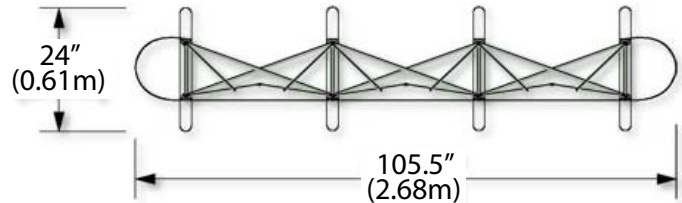

**SUPER Flat Wall Package
8' Floor Display**

COMPLETE PACKAGE
Displays on the Net Price ONLY **$2936!**
RETAIL PACKAGE TOTAL: ~~$5672~~

Hardware Pkg Includes:
1- Self Locking Frame/ 6 - Hinged Hanging Channel Bars
1- Backlit Header Frame/ 2- Case /Podium with Wheels

Panel Set Includes: 3 - Front Panels, 2 - End Panels

Light Set Includes: 2- 200 Watt Halogens

Graphics Not Included

OPTIONS INCLUDE:

Photomural Panel Graphics, Custom Sized Velcro-on Graphics, Upgraded "Deluxe" Case, Las Vegas Lighting Kit

CASES AND CASE-TO-PODIUM CONVERSION OPTIONS

STANDARD CASE

Standard cases with wheels
HEIGHT WIDTH DEPTH WEIGHT (packed)
37.652" 26.25" 17.625" 102 Lbs.