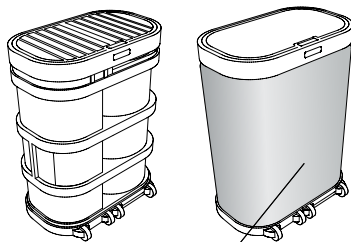

Panel Set Includes: 3 - Front Panels, 2 - End Panels

Light Set Includes: 2- 200 Watt Halogens

Graphics Not Included

OPTIONS INCLUDE:

Photomural Panel Graphics, Custom Sized Velcro-on Graphics, Upgraded "Deluxe" Case, Las Vegas Lighting Kit

CASES AND CASE-TO-PODIUM CONVERSION OPTIONS

STANDARD CASE

Standard cases with wheels
HEIGHT WIDTH DEPTH WEIGHT (packed)
37.652" 26.25" 17.625" 102 Lbs.

PRICE
~~\$150.00~~
INCLUDED!

Case- To- Podium Conversion Kit
Includes:
1-Velcro Compatible Fabric Wrap that Matches Your Display Fabric and 1- Black Writing Blotter.

UPGRADED "DELUXE" CASE

"Deluxe" cases with wheels
HEIGHT WIDTH DEPTH WEIGHT (packed)
Case 1- 39" 17.5" 20" 66 Lbs.
Case 2- 39" 14.5" 20" 48 lbs.
2 of the cases lock together to form the podium

**Included with
\$250 upgrade
to "Deluxe" case!**