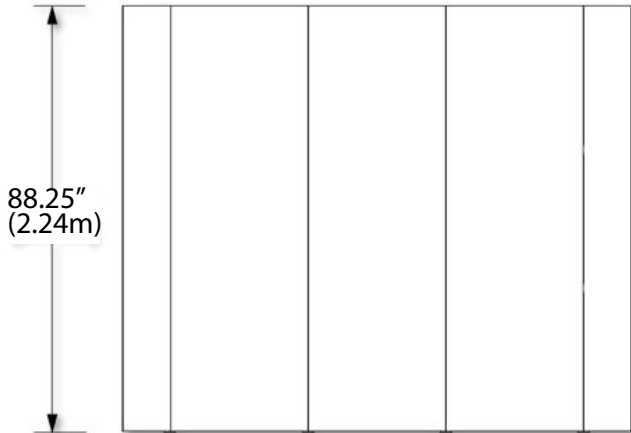

**SUPER Flat Wall Package
8' Floor Display**

COMPLETE PACKAGE
Displays on the Net Price ONLY **\$2936!**
RETAIL PACKAGE TOTAL: ~~\$5672~~

Hardware Pkg Includes:
1- Self Locking Frame/ 6 - Hinged Hanging Channel Bars
1- Backlit Header Frame/ 2- Case /Podium with Wheels

Panel Set Includes: 3 - Front Panels, 2 - End Panels

Light Set Includes: 2- 200 Watt Halogens

Graphics Not Included

OPTIONS INCLUDE:

Photomural Panel Graphics, Custom Sized Velcro-on Graphics, Upgraded "Deluxe" Case, Las Vegas Lighting Kit

CASES AND CASE-TO-PODIUM CONVERSION OPTIONS

STANDARD CASE

Standard cases with wheels
HEIGHT WIDTH DEPTH WEIGHT (packed)
37.652" 26.25" 17.625" 102 Lbs.

PRICE
~~\$150.00~~
INCLUDED!

Case- To- Podium Conversion Kit
Includes:
1-Velcro Compatible Fabric Wrap that Matches Your Display Fabric and 1- Black Writing Blotter.

UPGRADED "DELUXE" CASE

"Deluxe" cases with wheels
HEIGHT WIDTH DEPTH WEIGHT (packed)
Case 1- 39" 17.5" 20" 66 Lbs.
Case 2- 39" 14.5" 20" 48 lbs.
2 of the cases lock together to form the podium

**Included with
\$250 upgrade
to "Deluxe" case!**