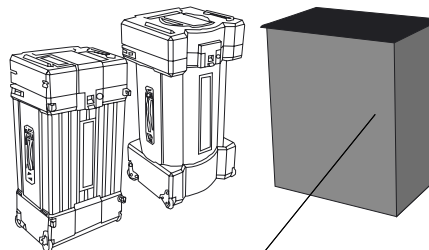

Panel Set Includes: 3 - Front Panels, 2 - End Panels

Light Set Includes: 2- 200 Watt Halogens

Graphics Not Included

OPTIONS INCLUDE:

Photomural Panel Graphics, Custom Sized Velcro-on Graphics, Upgraded "Deluxe" Case, Las Vegas Lighting Kit

CASES AND CASE-TO-PODIUM CONVERSION OPTIONS

STANDARD CASE

Standard cases with wheels
HEIGHT WIDTH DEPTH WEIGHT (packed)
37.652" 26.25" 17.625" 102 Lbs.

PRICE
~~\$150.00~~
INCLUDED!

Case- To- Podium Conversion Kit
Includes:
1-Velcro Compatible Fabric Wrap that Matches Your Display Fabric and 1- Black Writing Blotter.

UPGRADED "DELUXE" CASE

"Deluxe" cases with wheels
HEIGHT WIDTH DEPTH WEIGHT (packed)
Case 1- 39" 17.5" 20" 66 Lbs.
Case 2- 39" 14.5" 20" 48 lbs.
2 of the cases lock together to form the podium

**Included with
\$250 upgrade
to "Deluxe" case!**