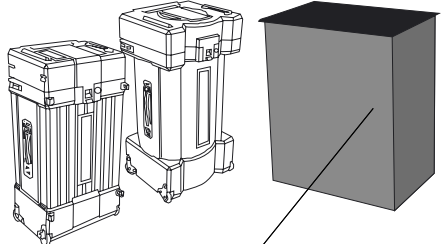

**Panel Set Includes: 7 - Front Panels, 2 - End Panels**

**Light Set Includes: 2- 200 Watt Halogens**

**Graphics Not Included**

**OPTIONS INCLUDE:**  
Photomural Panel Graphics, Custom Sized Velcro-on Graphics, Upgraded "Deluxe" Case, Las Vegas Lighting Kit

**CASES AND CASE-TO-PODIUM CONVERSION OPTIONS**

**STANDARD CASE**

**2 Standard cases with wheels**  
HEIGHT WIDTH DEPTH WEIGHT (packed)  
**37.652" 26.25" 17.625" 102 Lbs.**

PRICE  
~~\$150.00~~  
**INCLUDED!**

**Case- To- Podium Conversion Kit**  
Includes:  
1-Velcro Compatible Fabric Wrap that Matches Your Display Fabric and 1- Black Writing Blotter.

**UPGRADED "DELUXE" CASE**

**3 "Deluxe" cases with wheels**  
HEIGHT WIDTH DEPTH WEIGHT (packed)  
**Case 1- 39" 17.5" 20" 66 Lbs.**  
**Case 2- 39" 14.5" 20" 48 lbs.**  
**2 of the cases lock together to form the podium**