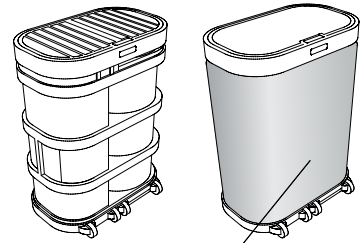

**Panel Set Includes: 7 - Front Panels, 2 - End Panels**

**Light Set Includes: 2- 200 Watt Halogens**

**Graphics Not Included**

**OPTIONS INCLUDE:**  
Photomural Panel Graphics, Custom Sized Velcro-on Graphics, Upgraded "Deluxe" Case, Las Vegas Lighting Kit

**CASES AND CASE-TO-PODIUM CONVERSION OPTIONS**

**STANDARD CASE**

**2 Standard cases with wheels**  
HEIGHT WIDTH DEPTH WEIGHT (packed)  
**37.652" 26.25" 17.625" 102 Lbs.**

PRICE  
~~\$150.00~~  
**INCLUDED!**

**Case- To- Podium Conversion Kit**  
Includes:  
1-Velcro Compatible Fabric Wrap that Matches Your Display Fabric and 1- Black Writing Blotter.

**UPGRADED "DELUXE" CASE**

**3 "Deluxe" cases with wheels**  
HEIGHT WIDTH DEPTH WEIGHT (packed)  
**Case 1- 39" 17.5" 20" 66 Lbs.**  
**Case 2- 39" 14.5" 20" 48 lbs.**  
**2 of the cases lock together to form the podium**