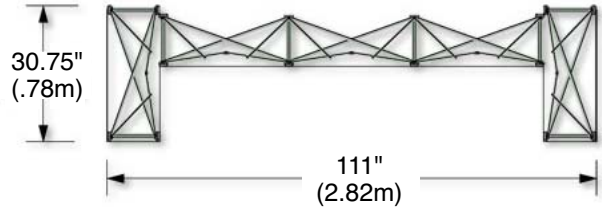

**SUPER Flat Wall Package
10' Floor Display**

COMPLETE PACKAGE
Displays on the Net Price ONLY **$2936!**
RETAIL PACKAGE TOTAL: ~~$5672~~

Hardware Pkg Includes:
1- Self Locking Frame/ 2 - Hinged Hanging Channel Bars
1- Backlit Header Frame/ 2- Case /Podium with Wheels

Panel Set Includes: 7 - Front Panels, 2 - End Panels

Light Set Includes: 2- 200 Watt Halogens

Graphics Not Included

OPTIONS INCLUDE:
Photomural Panel Graphics, Custom Sized Velcro-on Graphics, Upgraded "Deluxe" Case, Las Vegas Lighting Kit

CASES AND CASE-TO-PODIUM CONVERSION OPTIONS

STANDARD CASE

2 Standard cases with wheels
HEIGHT WIDTH DEPTH WEIGHT (packed)
37.652" 26.25" 17.625" 102 Lbs.