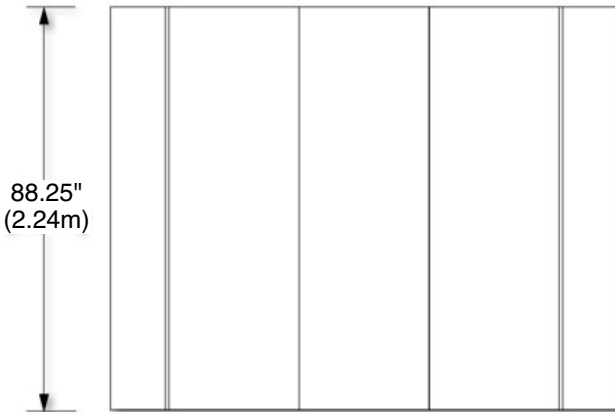

**SUPER Flat Wall Package  
10' Floor Display**

**COMPLETE PACKAGE**  
Displays on the Net Price ONLY **\$2936!**  
**RETAIL PACKAGE TOTAL: ~~\$5672~~**

**Hardware Pkg Includes:**  
1- Self Locking Frame/ 2 - Hinged Hanging Channel Bars  
1- Backlit Header Frame/ 2- Case /Podium with Wheels

**Panel Set Includes: 7 - Front Panels, 2 - End Panels**

**Light Set Includes: 2- 200 Watt Halogens**

**Graphics Not Included**

**OPTIONS INCLUDE:**  
Photomural Panel Graphics, Custom Sized Velcro-on Graphics, Upgraded "Deluxe" Case, Las Vegas Lighting Kit

**CASES AND CASE-TO-PODIUM CONVERSION OPTIONS**

**STANDARD CASE**

**2 Standard cases with wheels**  
HEIGHT WIDTH DEPTH WEIGHT (packed)  
**37.652" 26.25" 17.625" 102 Lbs.**

PRICE  
~~\$150.00~~  
**INCLUDED!**

**Case- To- Podium Conversion Kit**  
Includes:  
1-Velcro Compatible Fabric Wrap that Matches Your Display Fabric and 1- Black Writing Blotter.

**UPGRADED "DELUXE" CASE**

**3 "Deluxe" cases with wheels**  
HEIGHT WIDTH DEPTH WEIGHT (packed)  
**Case 1- 39" 17.5" 20" 66 Lbs.**  
**Case 2- 39" 14.5" 20" 48 lbs.**  
**2 of the cases lock together to form the podium**