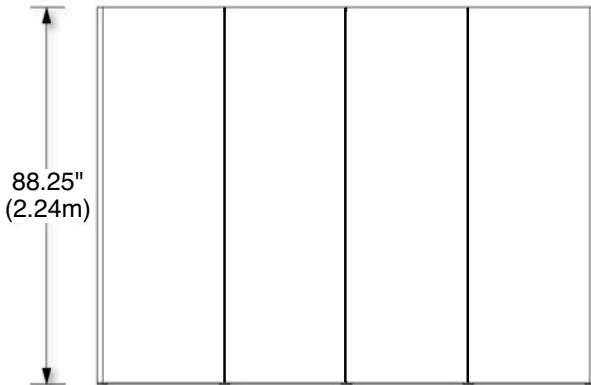

**STANDARD Flat Wall Package
10' Floor Display**

COMPLETE PACKAGE
Displays on the Net Price **ONLY \$1592!**
RETAIL PACKAGE TOTAL: ~~\$3175~~

Hardware Pkg Includes:
1- Self Locking Frame/ 7 - Hinged Channel Bars
1- Backlit Header Frame/ 1- Case /Podium with Wheels

Panel Set Includes: 4 - Front Panels, 2 - End Panels
Light Set Includes: 2- 200 Watt Halogens

Graphics Not Included

OPTIONS INCLUDE:

Photomural Panel Graphics, Custom Sized Velcro-on Graphics, Upgraded "Deluxe" Case, Las Vegas Lighting Kit

CASES AND CASE-TO-PODIUM CONVERSION OPTIONS

STANDARD CASE

Standard case with wheels for **STANDARD System**

HEIGHT WIDTH DEPTH WEIGHT (packed)
37.652" 26.25" 17.625" 102 Lbs.

PRICE
~~\$150.00~~
INCLUDED!

Case- To- Podium Conversion Kit

Includes:
1-Velcro Compatible Fabric Wrap that Matches
Your Display Fabric and 1- Black Writing Blotter.

UPGRADED "DELUXE" CASE

"Deluxe" case with wheels for **SUPER System**

HEIGHT WIDTH DEPTH WEIGHT (packed)
Case 1- 39" 17.5" 20" 66 Lbs.
Case 2- 39" 14.5" 20" 48 lbs.
The cases lock together to form the podium