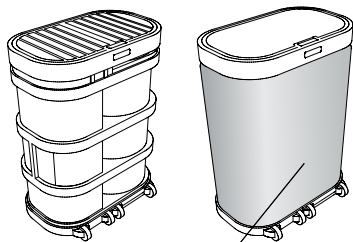

**STANDARD Flat Wall Package
10' Floor Display**

COMPLETE PACKAGE
Displays on the Net Price **ONLY \$1592!**
RETAIL PACKAGE TOTAL: ~~\$3175~~

Hardware Pkg Includes:
1- Self Locking Frame/ 7 - Hinged Channel Bars
1- Backlit Header Frame/ 1- Case /Podium with Wheels

Panel Set Includes: 4 - Front Panels, 2 - End Panels
Light Set Includes: 2- 200 Watt Halogens

Graphics Not Included

OPTIONS INCLUDE:

Photomural Panel Graphics, Custom Sized Velcro-on Graphics, Upgraded "Deluxe" Case, Las Vegas Lighting Kit

CASES AND CASE-TO-PODIUM CONVERSION OPTIONS

STANDARD CASE

Standard case with wheels for **STANDARD System**

HEIGHT WIDTH DEPTH WEIGHT (packed)
37.652" 26.25" 17.625" 102 Lbs.

PRICE
~~\$150.00~~
INCLUDED!

Case- To- Podium Conversion Kit

Includes:
1-Velcro Compatible Fabric Wrap that Matches
Your Display Fabric and 1- Black Writing Blotter.

UPGRADED "DELUXE" CASE

"Deluxe" case with wheels for **SUPER System**

HEIGHT WIDTH DEPTH WEIGHT (packed)
Case 1- 39" 17.5" 20" 66 Lbs.
Case 2- 39" 14.5" 20" 48 lbs.
The cases lock together to form the podium