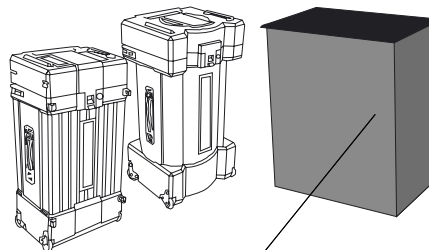

Panel Set Includes: 4 - Front Panels, 2 - End Panels
Light Set Includes: 2- 200 Watt Halogens

Graphics Not Included

OPTIONS INCLUDE:

Photomural Panel Graphics, Custom Sized Velcro-on Graphics, Upgraded "Deluxe" Case, Las Vegas Lighting Kit

CASES AND CASE-TO-PODIUM CONVERSION OPTIONS

STANDARD CASE

Standard case with wheels for **STANDARD System**

HEIGHT WIDTH DEPTH WEIGHT (packed)
37.652" 26.25" 17.625" 102 Lbs.

PRICE
~~\$150.00~~
INCLUDED!

Case- To- Podium Conversion Kit

Includes:
1-Velcro Compatible Fabric Wrap that Matches
Your Display Fabric and 1- Black Writing Blotter.

UPGRADED "DELUXE" CASE

"Deluxe" case with wheels for **SUPER System**

HEIGHT WIDTH DEPTH WEIGHT (packed)
Case 1- 39" 17.5" 20" 66 Lbs.
Case 2- 39" 14.5" 20" 48 lbs.
The cases lock together to form the podium