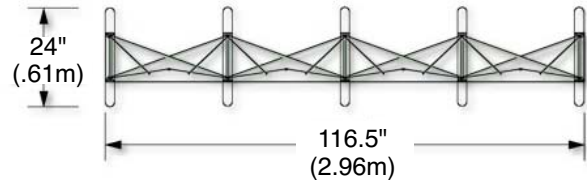

**STANDARD Flat Wall Package
10' Floor Display**

COMPLETE PACKAGE
Displays on the Net Price **ONLY \$1592!**
RETAIL PACKAGE TOTAL: ~~\$3175~~

Hardware Pkg Includes:
1- Self Locking Frame/ 7 - Hinged Channel Bars
1- Backlit Header Frame/ 1- Case /Podium with Wheels

Panel Set Includes: 4 - Front Panels, 2 - End Panels
Light Set Includes: 2- 200 Watt Halogens

Graphics Not Included

OPTIONS INCLUDE:

Photomural Panel Graphics, Custom Sized Velcro-on Graphics, Upgraded "Deluxe" Case, Las Vegas Lighting Kit

CASES AND CASE-TO-PODIUM CONVERSION OPTIONS

STANDARD CASE

Standard case with wheels for **STANDARD System**

HEIGHT WIDTH DEPTH WEIGHT (packed)
37.652" 26.25" 17.625" 102 Lbs.

PRICE
~~\$150.00~~
INCLUDED!

Case- To- Podium Conversion Kit

Includes:
1-Velcro Compatible Fabric Wrap that Matches
Your Display Fabric and 1- Black Writing Blotter.

UPGRADED "DELUXE" CASE

"Deluxe" case with wheels for **SUPER System**

HEIGHT WIDTH DEPTH WEIGHT (packed)
Case 1- 39" 17.5" 20" 66 Lbs.
Case 2- 39" 14.5" 20" 48 lbs.
The cases lock together to form the podium